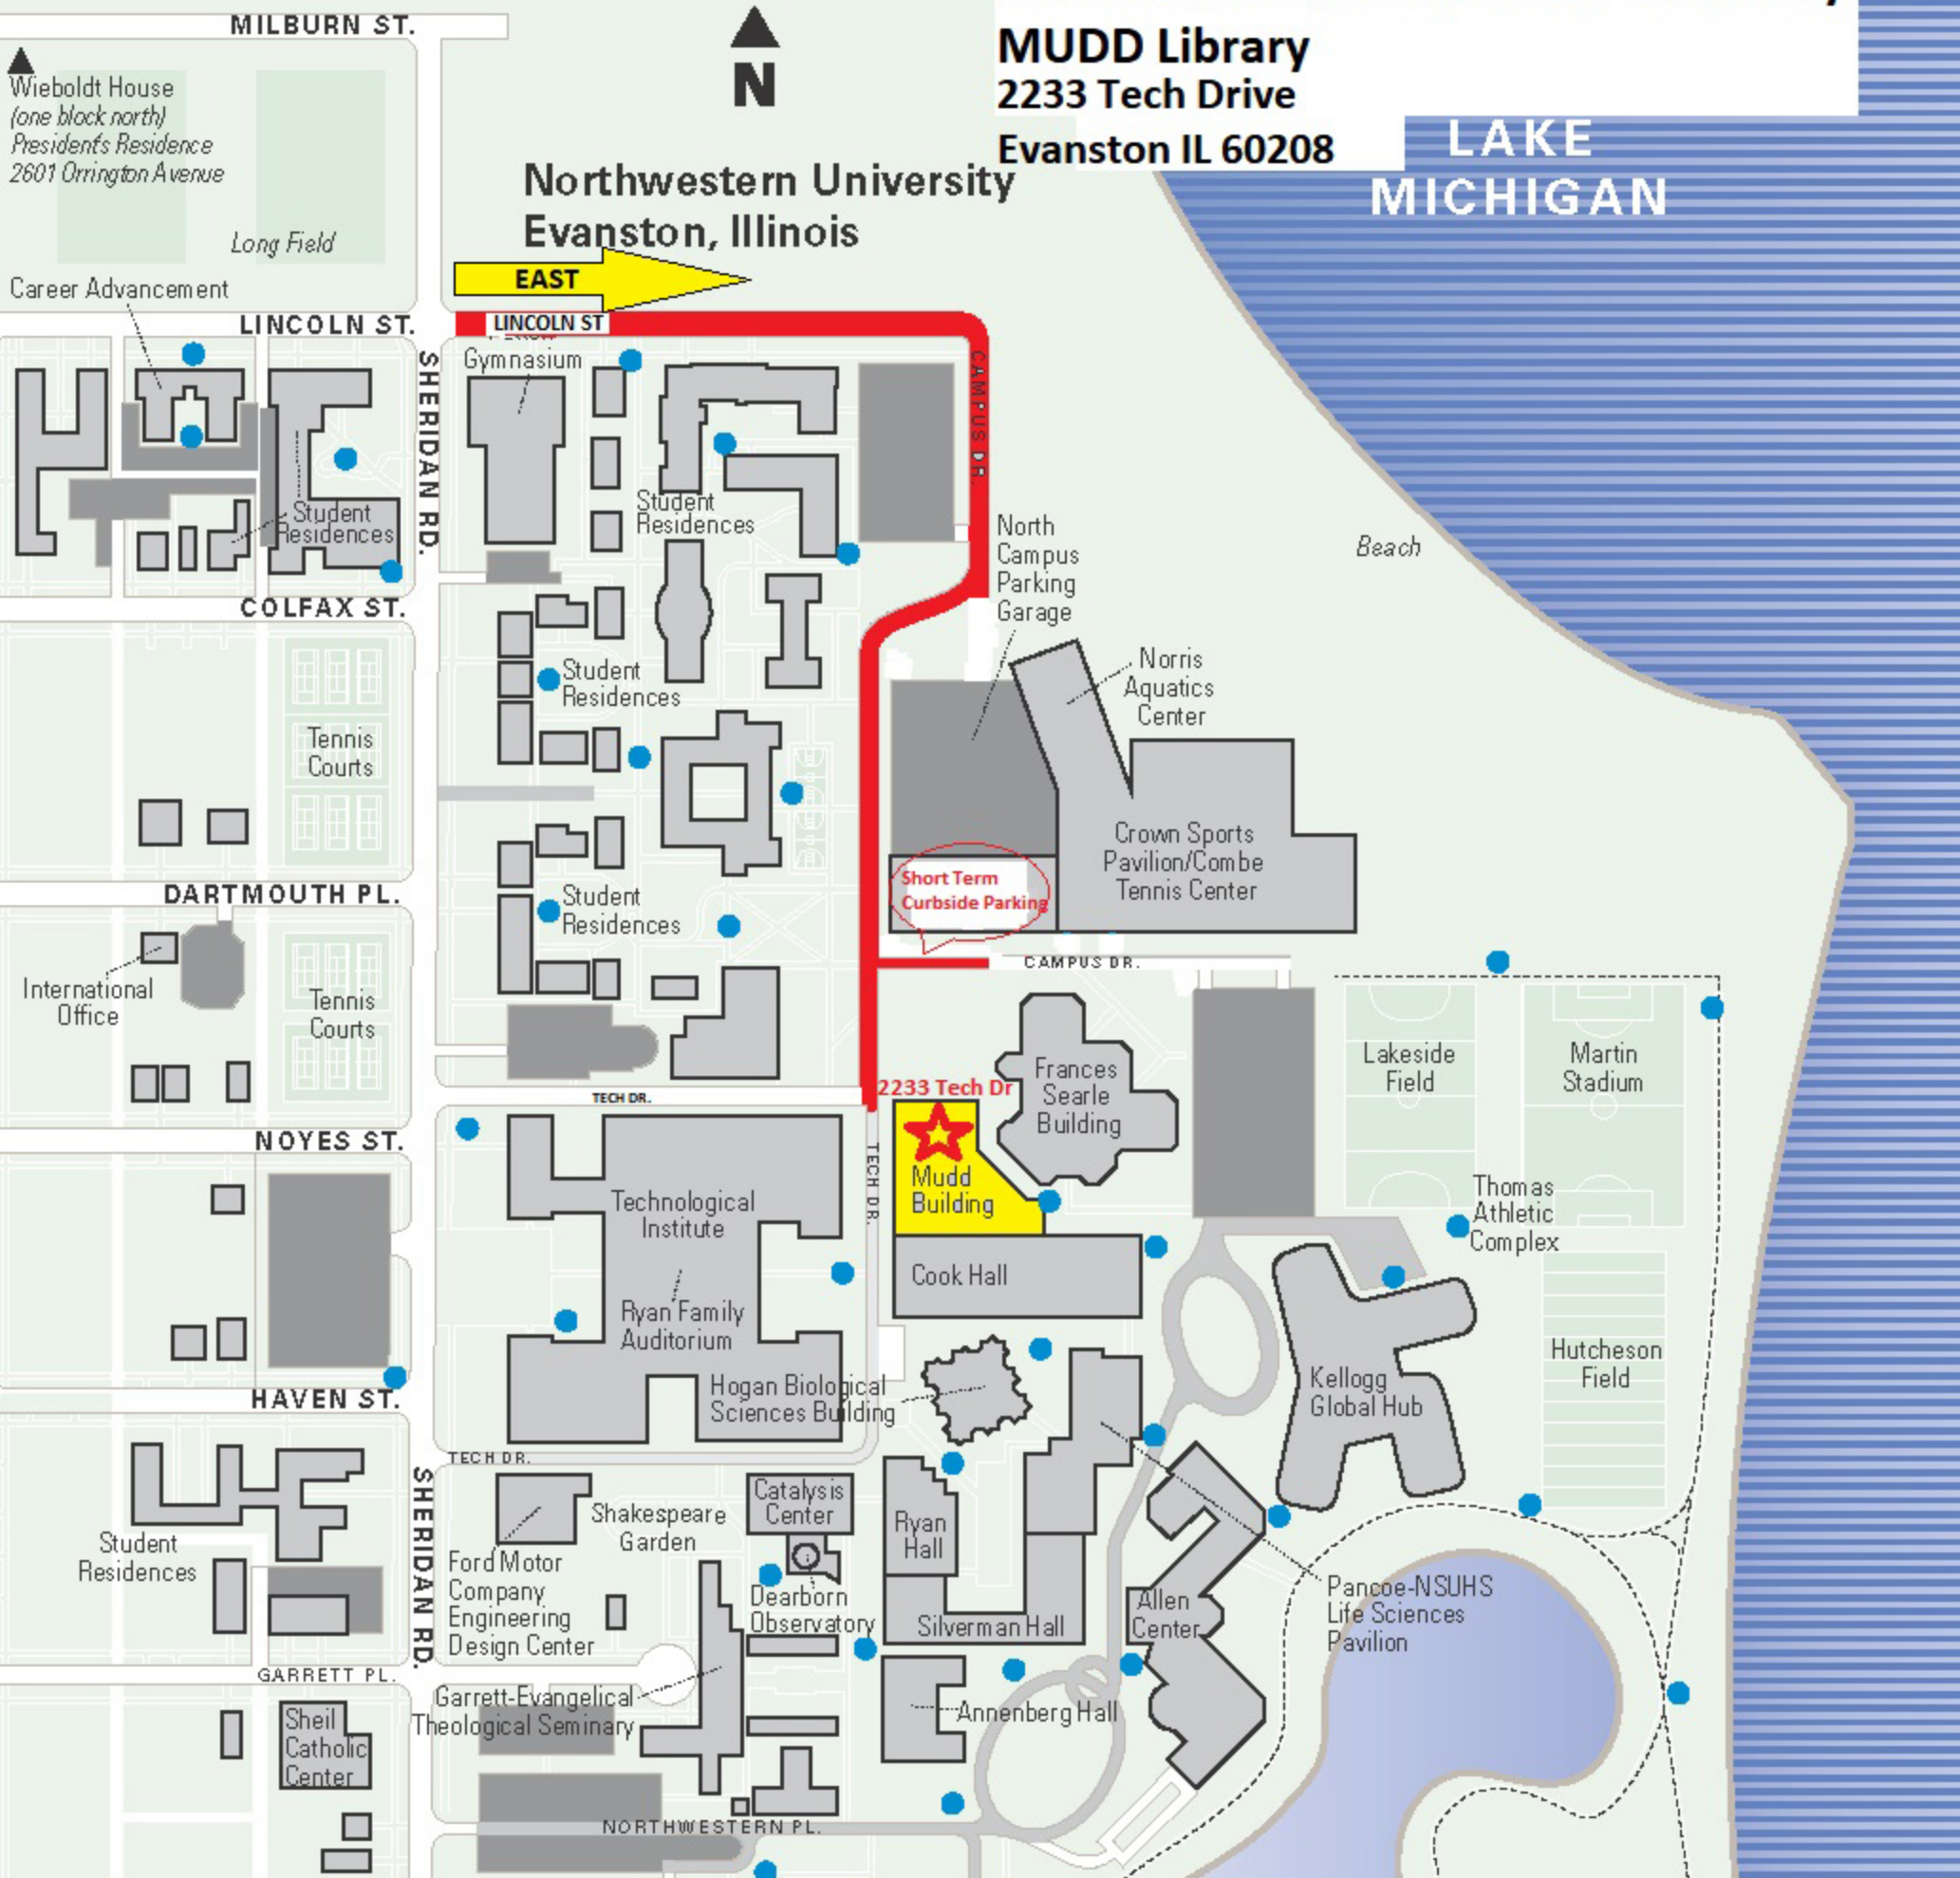

## Directions To Northwestern University

**MUDD Library**

**2233 Tech Drive**

**Evanston IL 60208**

**LAKE  
MICHIGAN**

**1. At Sheridan RD turn EAST onto Lincoln ST.**

**2. Lincoln ST will curve SOUTH and become CAMPUS Drive.**

**3. Going SOUTH on Campus Drive the North Campus Garage building is located to your left.**

**4. Pay parking is available for the parking garage or you may park curbside for short term time EAST of the corner of Campus Drive and Tech Drive.**

**5. The MUDD building is located just south of parking area.**