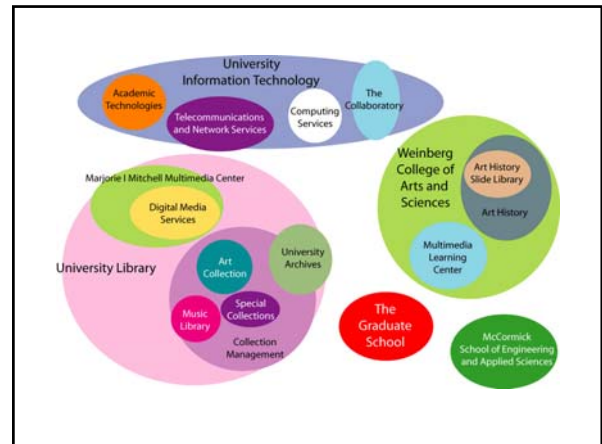

Campus Digital Media Services: Emerging, Maturing and Retiring

Claire Stewart
Northwestern University

staffweb.library.northwestern.edu/staff/cstewart/presentations/vide2005

Digital Media Services launched late 2000

This tool will help you to locate musical pieces and build the code needed to place a link in your Blackboard site.
First choose the composer from the top list, then choose the work from the bottom.

Composer (required)

 Adams, John
 Ade, King Sunny
 Adiniegbo, Simeon
 Affif, Ron

Recording (required)

 SELECT

Music Theory Instructional Core

Library collections ad hoc digitization

DVD creation, video collection conversion

Desktop streaming

Carmen, Act 1, 1991 production,
Royal Opera House, Covent
Garden

Stream data rate: 333 kilobits
per second

Window size: 320x240
pixels (quarter screen)

MPEG2/4 *Cooley High*, 5 megabit per second
MPEG4, Window size: 720x480 pixels